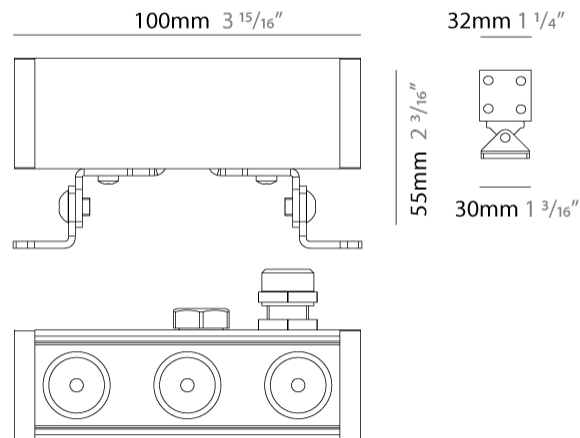

PROJECT
TYPE
SPECIFIER
QUANTITY
DATE

1. To build a product code in our configurator select the specify button on the base model # product page
2. To build a manual product code on this datasheet choose from the options listed below in blue font and add the suffix to the base model #

GENERAL

Series: Mini Corniche
Brand: Platek
Division: Exterior
Mounting Type: Surface
Mounting Location: Wall
Subcategory: Wallwash

PHYSICAL

Shape: Rectangle
Length (mm): 100
Length (in): 3 ¹⁵/₁₆
Width (mm): 32
Width (in): 1 ¹/₄
Height (mm): 32
Height (in): 1 ¹/₄
Extension (mm): 55
Extension (in): 2 ³/₁₆
Light Distribution: Adjustable / Direct
Weight (kg): 1.2
Weight (lbs): 2.6
Screws: A4 stainless steel
Diffuser: Clear tempered glass
Gasket: Gore-Tex valve to prevent condensation inside the fitting.
Fixture Finish: BLK / WHI / GRY / COR / ANT / BRZ
Fixture Material: Extruded Aluminum

ELECTRICAL

Lamp Type: LED
Total Output Wattage (W): 6
Dimming: Bluetooth technology or DMX
Control Gear: DMX
Driver Included: No
Driver Location: Remote
Driver Type: Constant Current - Universal
Driver Class: Class 2
Input Voltage (V): 120 - 277
Constant Current (MA): 500

LED

Number of LEDs: 4
Color Temperature (°K): RGBW
CRI: >80 CRI
Lamp Life (hrs): 60000
Special LEDs offerings: RGBW

OPTICAL

Optic°: 26 / 40 / ELL

RATINGS AND CERTIFICATIONS

Certified By: Certified for North American Standards
IP rating: IP65
IK Rating: IK07
Bug Rating: B1 U0 G0