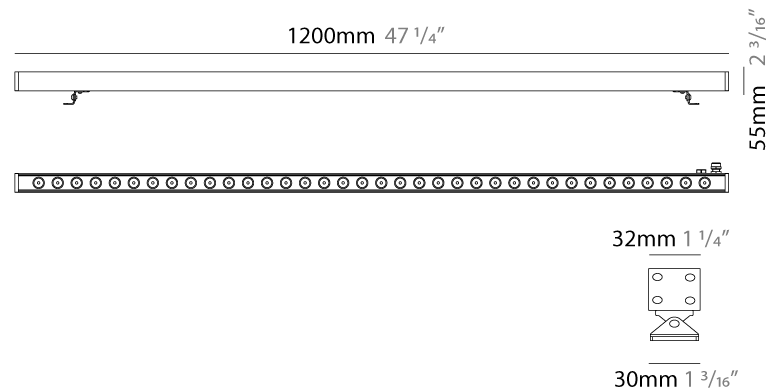

1. To build a product code in our configurator select the specify button on the base model # product page
2. To build a manual product code on this datasheet choose from the options listed below in blue font and add the suffix to the base model #

GENERAL

Series: Mini Corniche
Brand: Platek
Division: Exterior
Mounting Type: Surface
Mounting Location: Wall
Subcategory: Wallwash

PHYSICAL

Shape: Rectangle
Length (mm): 1200
Length (in): 47 1/4
Width (mm): 32
Width (in): 1 1/4
Height (mm): 32
Height (in): 1 1/4
Extension (mm): 55
Extension (in): 2 3/16
Light Distribution: Adjustable / Direct
Weight (kg): 2.5
Weight (lbs): 5.5
Screws: A4 stainless steel
Diffuser: Clear tempered glass
Gasket: Gore-Tex valve to prevent condensation inside the fitting.
Fixture Finish: BLK / WHI / GRY / COR / ANT / BRZ
Fixture Material: Extruded Aluminum

ELECTRICAL

Lamp Type: LED
Total Output Wattage (W): 46
Dimming: Bluetooth technology or DMX
Control Gear: DMX
Driver Included: No
Driver Location: Remote
Driver Type: Constant Current - Universal
Driver Class: Class 2
Input Voltage (V): 120 - 277
Constant Current (MA): 500

LED

Number of LEDs: 32
Color Temperature (°K): RGBW
CRI: >80 CRI
Lamp Life (hrs): 60000
Special LEDs offerings: RGBW

OPTICAL

Optic°: 26 / 40 / ELL

RATINGS AND CERTIFICATIONS

Certified By: Certified for North American Standards
IP rating: IP65
IK Rating: IK07
Bug Rating: B1 U0 G0

PROJECT
TYPE
SPECIFIER
QUANTITY
DATE