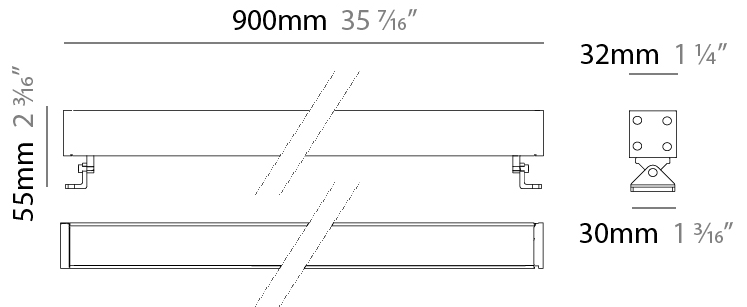

PROJECT
TYPE
SPECIFIER
QUANTITY
DATE

1. To build a product code in our configurator select the specify button on the base model # product page
2. To build a manual product code on this datasheet choose from the options listed below in blue font and add the suffix to the base model #

GENERAL

Series: Mini Corniche
Brand: Platek
Division: Exterior
Mounting Type: Surface
Mounting Location: Wall
Subcategory: Wallwash

PHYSICAL

Shape: Rectangle
Length (mm): 900
Length (in): 35 7/16
Width (mm): 32
Width (in): 1 1/4
Height (mm): 32
Height (in): 1 1/4
Extension (mm): 55
Extension (in): 2 3/16
Light Distribution: Adjustable / Direct
Weight (kg): 2.2
Weight (lbs): 4.8
Screws: A4 stainless steel
Diffuser: Clear tempered glass
Gasket: Gore-Tex valve to prevent condensation inside the fitting.
Fixture Finish: BLK / WHI / GRY / COR / ANT / BRZ
Fixture Material: Extruded Aluminum

ELECTRICAL

Lamp Type: LED
Total Output Wattage (W): 35
Dimming: Bluetooth technology or DMX
Control Gear: DMX
Driver Included: No
Driver Location: Remote
Driver Type: Constant Current - Universal
Driver Class: Class 2
Input Voltage (V): 120 - 277
Constant Current (MA): 500

LED

Number of LEDs: 24
Color Temperature (°K): RGBW
CRI: >80 CRI
Lamp Life (hrs): 60000
Special LEDs offerings: RGBW

OPTICAL

Optic°: 26 / 40 / ELL

RATINGS AND CERTIFICATIONS

Certified By: Certified for North American Standards
IP rating: IP65
IK Rating: IK07
Bug Rating: B1 U0 G0