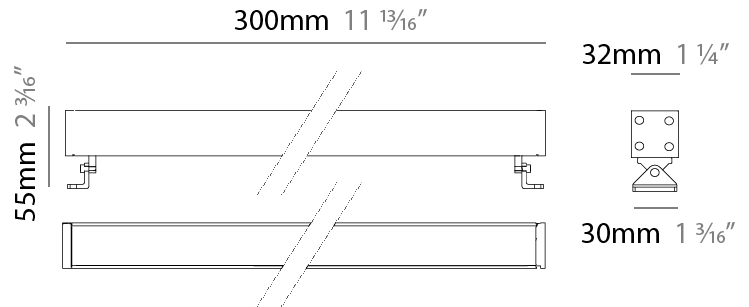

1. To build a product code in our configurator select the specify button on the base model # product page
2. To build a manual product code on this datasheet choose from the options listed below in blue font and add the suffix to the base model #

GENERAL

Series: Mini Corniche
Brand: Platek
Division: Exterior
Mounting Type: Surface
Mounting Location: Wall
Subcategory: Wallwash

PHYSICAL

Shape: Rectangle
Length (mm): 300
Length (in): 11 ¹³/₁₆"
Width (mm): 32
Width (in): 1 ¹/₄"
Extension (mm): 55
Extension (in): 2 ³/₁₆"
Light Distribution: Adjustable / Direct
Weight (kg): 1.2
Weight (lbs): 2.6
Screws: A4 stainless steel
Diffuser: Clear tempered glass
Gasket: Gore-Tex valve to prevent condensation inside the fitting.
Fixture Finish: [BLK](#) / [WHI](#) / [GRY](#) / [COR](#) / [ANT](#) / [BRZ](#)
Fixture Material: Extruded Aluminum

ELECTRICAL

Lamp Type: LED
Total Output Wattage (W): 11.5
Dimming: Bluetooth technology or DMX
Driver Included: No
Driver Location: Remote
Driver Type: Constant Current - Universal
Driver Class: Class 2
Input Voltage (V): 120 - 277
Constant Current (MA): 500

LED

Number of LEDs: 8
Color Temperature (°K): RGBW
CRI: >80 CRI
Lamp Life (hrs): 60000
Special LEDs offerings: RGBW

OPTICAL

Optic°: [26](#) / [40](#) / [ELL](#)

RATINGS AND CERTIFICATIONS

Certified By: Certified for North American Standards
IP rating: IP65
IK Rating: IK07
Bug Rating: B1 U0 G0

PROJECT _____
TYPE _____
SPECIFIER _____
QUANTITY _____
DATE _____